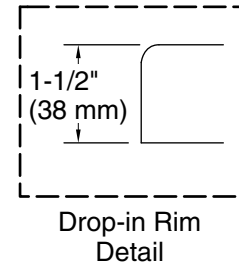

	0	White
	96	Biscuit

No change in measurements if connected with drain illustrated. (K-37382)

 Recommended Faucet Location

Technical Information

All product dimensions are nominal.

Installation:	Drop-in
Drain location:	End
Basin area, bottom:	48-5/8" x 24-1/2" (1235 mm x 622 mm)
Basin area, top:	60" x 32-3/16" (1523 mm x 818 mm)
Minimum floor load:	34 lbs/ft ² (166 kg/m ²)
Water depth:	14-5/16" (364 mm)
Water capacity:	70 gal (265 L)
Template:	Drop-in, 1233384-7, not required, included

Notes

Measure your actual product for rough-in details.

Install this product according to the installation instructions.

The hot water supply should be 70% of the capacity of the bath or greater. Installations will vary.