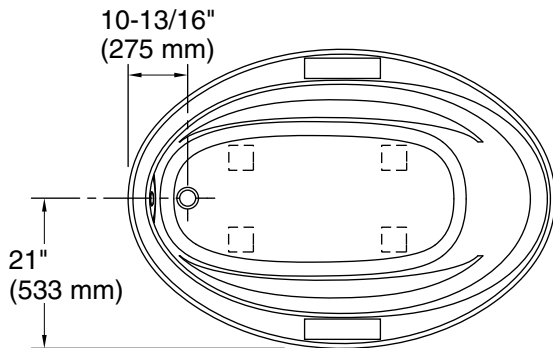

	0	White
	96	Biscuit

No change in measurements if connected with drain illustrated. (K-37382)

 Recommended Faucet Location

Technical Information

All product dimensions are nominal.

Installation:	Drop-in
Drain location:	End
Basin area, bottom:	48-5/8" x 24-1/2" (1235 mm x 622 mm)
Basin area, top:	60" x 32-3/16" (1523 mm x 818 mm)
Minimum floor load:	34 lbs/ft ² (166 kg/m ²)
Water depth:	14-5/16" (364 mm)
Water capacity:	70 gal (265 L)
Template:	Drop-in, 1233384-7, not required, included

Notes

Measure your actual product for rough-in details.

Install this product according to the installation instructions.

The hot water supply should be 70% of the capacity of the bath or greater. Installations will vary.