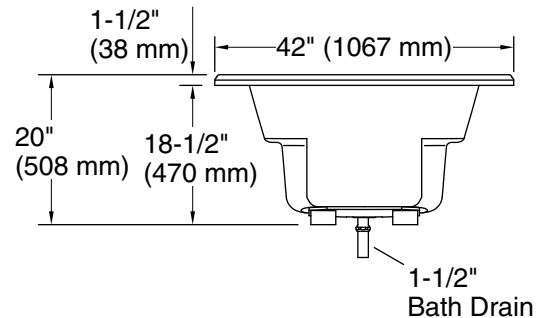

Features

- Oval basin creates a spacious bathing experience.
- Integral lumbar support and armrests offer extra comfort while bathing.
- Textured bottom surface.

Material

- Acrylic.

Installation

- Reversible drain.
- Drop-in.
- Smooth backside for easy handling and mounting of drain and overflow.

	0	White
	96	Biscuit

No change in measurements if connected with drain illustrated. (K-37382)

 Recommended Faucet Location

Technical Information

All product dimensions are nominal.

Installation:	Drop-in
Drain location:	End
Basin area, bottom:	48-5/8" x 24-1/2" (1235 mm x 622 mm)
Basin area, top:	60" x 32-3/16" (1523 mm x 818 mm)
Minimum floor load:	34 lbs/ft ² (166 kg/m ²)
Water depth:	14-5/16" (364 mm)
Water capacity:	70 gal (265 L)
Template:	Drop-in, 1233384-7, not required, included

Notes

Measure your actual product for rough-in details.

Install this product according to the installation instructions.

The hot water supply should be 70% of the capacity of the bath or greater. Installations will vary.