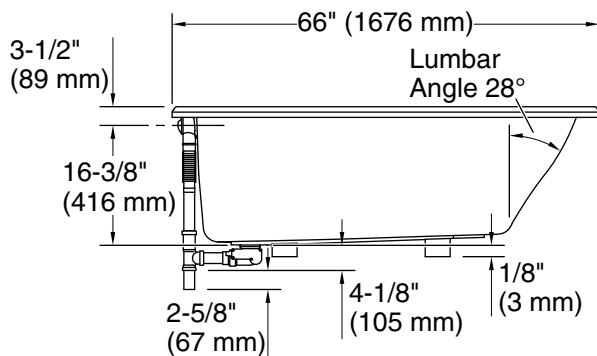

	0	White
	96	Biscuit

No change in measurements if connected with drain illustrated. (K-37382)

 Recommended Faucet Location

Technical Information

All product dimensions are nominal.

Installation:	Drop-in
Drain location:	End
Basin area, bottom:	48-5/8" x 24-1/2" (1235 mm x 622 mm)
Basin area, top:	60" x 32-3/16" (1523 mm x 818 mm)
Minimum floor load:	34 lbs/ft ² (166 kg/m ²)
Water depth:	14-5/16" (364 mm)
Water capacity:	70 gal (265 L)
Template:	Drop-in, 1233384-7, not required, included